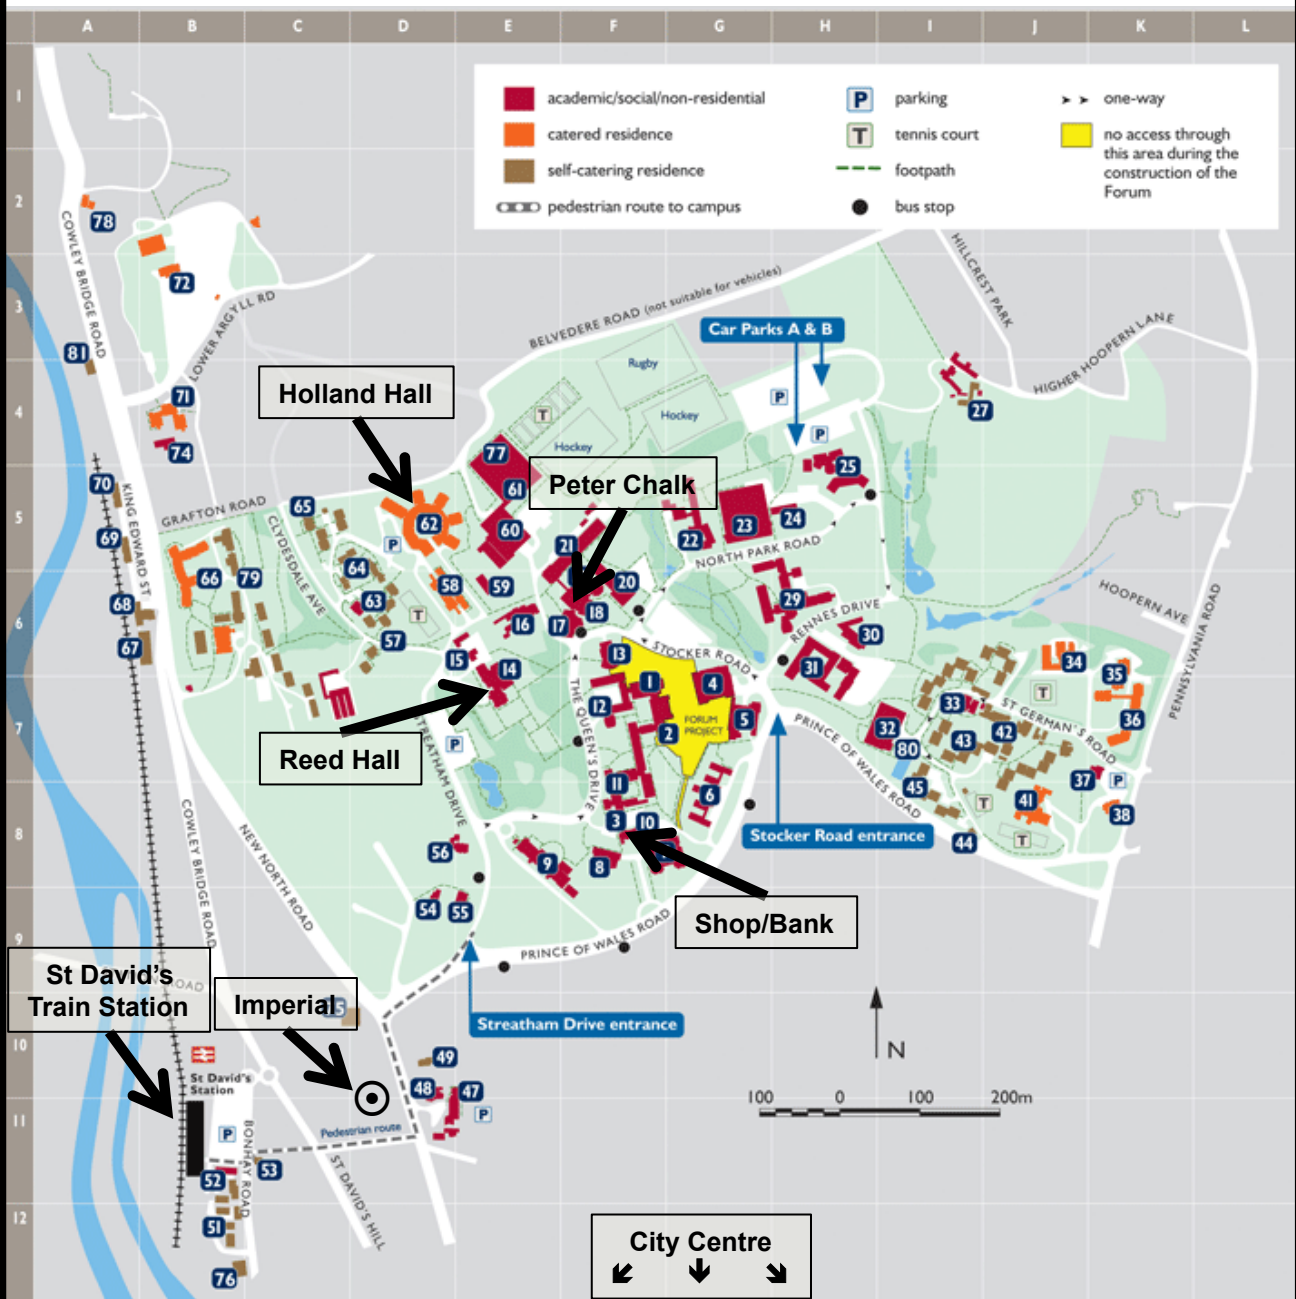

University of Exeter Streatham Campus

Venues

- Peter Chalk Centre 17 6F
- Newman A 18 6F
- Holland Hall 62 5D
- Conference lunches (Reed Hall) 14 6E
- The Imperial Pub 10C

Catering outlets

- Long Lounge / RAM / Student Guild Shop (Devonshire House) 2 7F
- Xfi Café 30 6H
- Queen's Café 11 8F

Others

- Shop, Bank, Print Unit 3 8F
- Sports Park 60 5E
- Outdoor Swimming Pool 80 7I
- Physics 21 5F

Exeter City Centre

- | | | | |
|---------------------------|---------------------|-----------------------|-----------------|
| 1 St Davids Train Station | 5 Imperial Pub | 11 The Gandhi | 17 St Olaves |
| 2 Central Coach Station | 6 Rusty Bike Pub | 12 Harry's Restaurant | 18 Al Farid |
| 3 Rougemont Castle | 7 Mama Stones | 13 Zizzi | 19 Abode Exeter |
| 4 Exeter Cathedral | 8 Fat Pig Pub | 14 Herbies | 20 Ask |
| 23 La Tasca | 9 Well House Tavern | 15 Tiger Bills | 21 Wagamama |
| 24 On The Waterfront | 10 Hour Glass Pub | 16 The Conservatory | 22 Café Rouge |