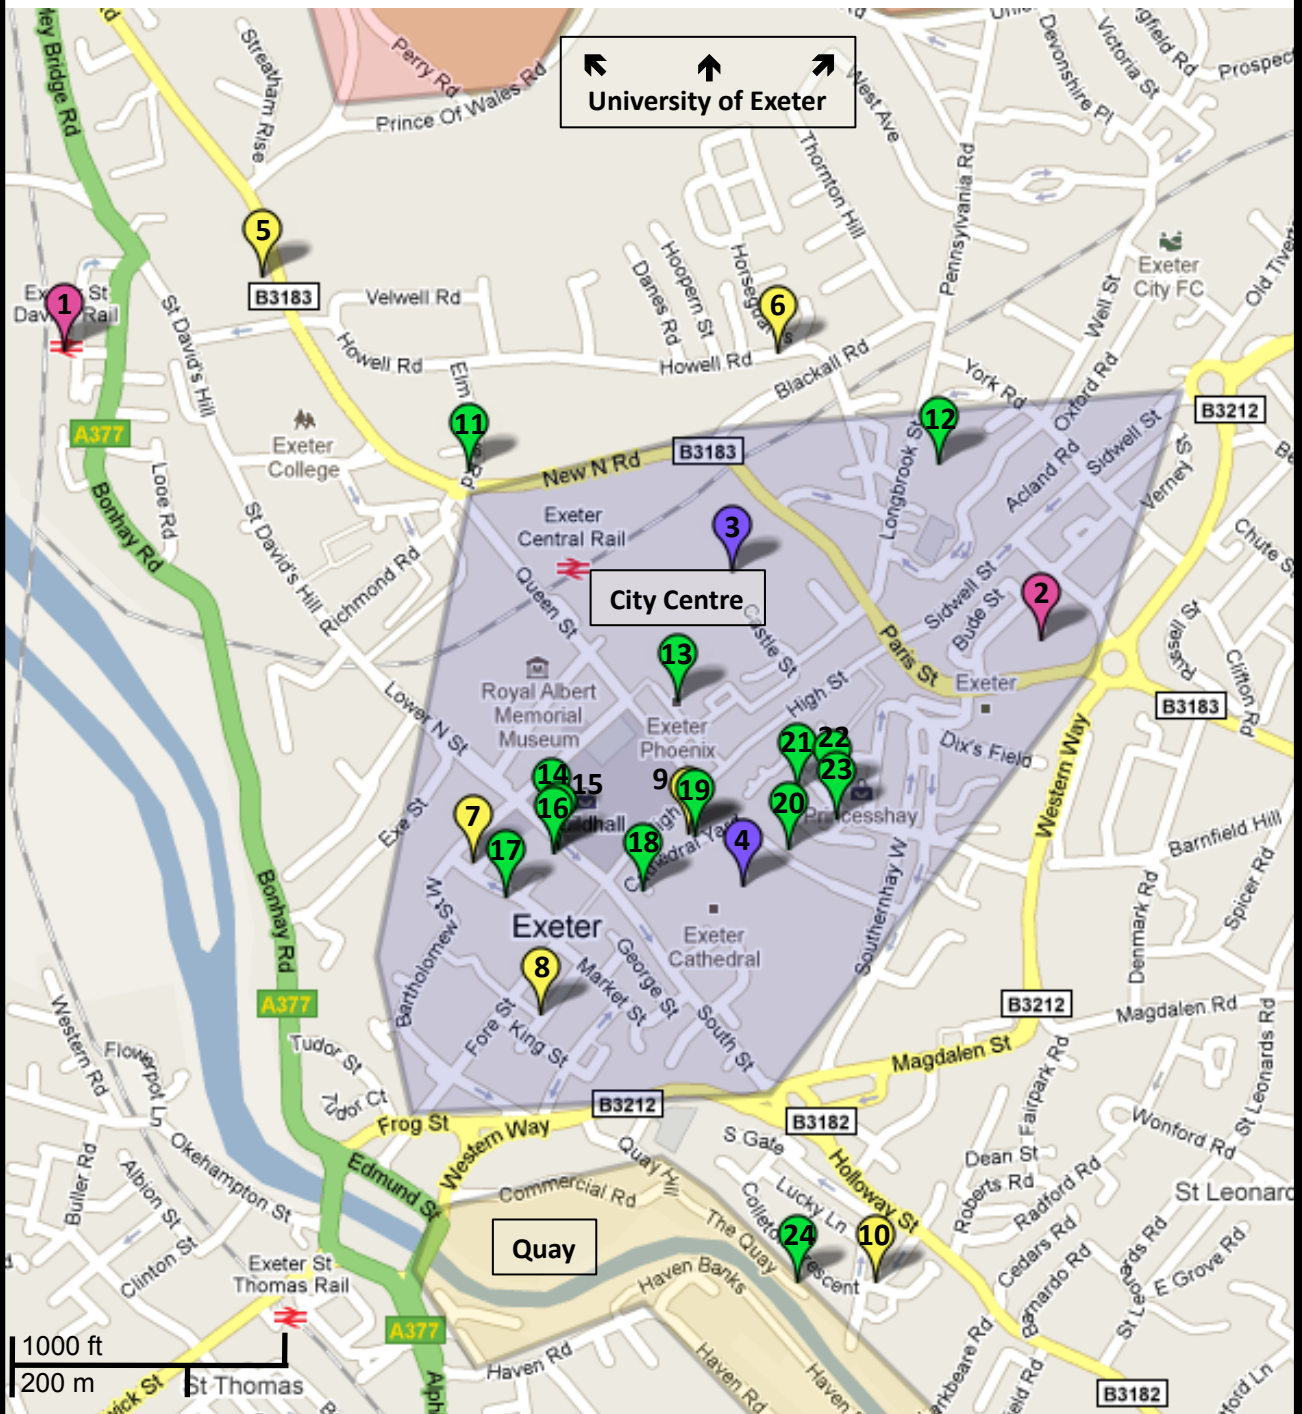

University of Exeter Streatham Campus

Venues

- Peter Chalk Centre 17 6F
- Newman A 18 6F
- Holland Hall 62 5D
- Conference lunches (Reed Hall) 14 6E
- The Imperial Pub 10C

Catering outlets

- Long Lounge / RAM / Student Guild Shop (Devonshire House) 2 7F
- Xfi Café 30 6H
- Queen's Café 11 8F

Others

- Shop, Bank, Print Unit 3 8F
- Sports Park 60 5E
- Outdoor Swimming Pool 80 7I
- Physics 21 5F

Exeter City Centre

- | | | | |
|---------------------------|---------------------|-----------------------|-----------------|
| 1 St Davids Train Station | 5 Imperial Pub | 11 The Gandhi | 17 St Olaves |
| 2 Central Coach Station | 6 Rusty Bike Pub | 12 Harry's Restaurant | 18 Al Farid |
| 3 Rougemont Castle | 7 Mama Stones | 13 Zizzi | 19 Abode Exeter |
| 4 Exeter Cathedral | 8 Fat Pig Pub | 14 Herbies | 20 Ask |
| 23 La Tasca | 9 Well House Tavern | 15 Tiger Bills | 21 Wagamama |
| 24 On The Waterfront | 10 Hour Glass Pub | 16 The Conservatory | 22 Café Rouge |