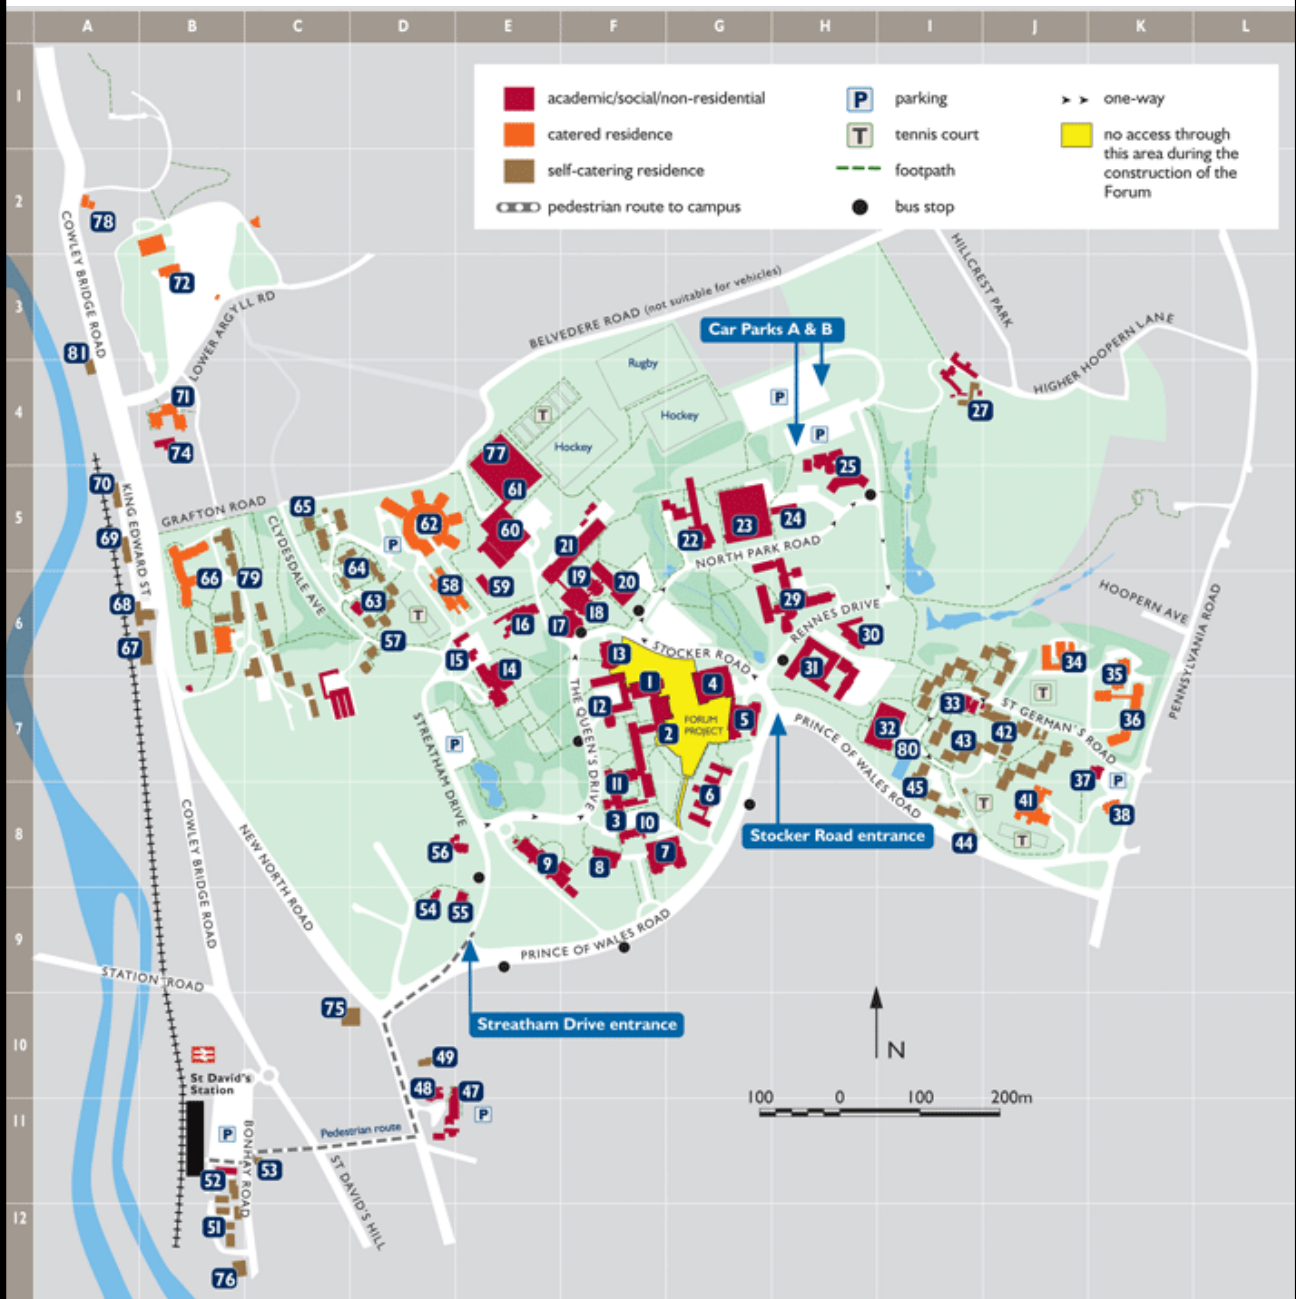

LOCATION	DATES	TIMES	SERVICES AVAILABLE
 <p>reedhall conference and event centre</p>	Open Monday to Friday	Café Reed open 9-3pm Lunch 12 - 2pm Please note that the "Typically Reed" food bar will be closed for August	Café Reed Monday to Friday 9 am - 3 pm Servery style or waitress served lunches – no need to book.
 <p>CAMPUS Premier a great deal more from your local store STREATHAM CAMPUS</p>	Open Monday to Friday	8.30am – 5.30pm	Full range of pre packed sandwiches, wraps and cakes, as well as hot and cold drinks, newspapers, magazines, wine, beer, cigarettes, confectionery and more!
 <p>Queen's Café</p>	Open daily Monday to Friday	9.00 am – 4.00pm	Serving a wide variety of hot and cold light snacks and drinks. Menu items include, Panini, Wraps, Baguettes, Salads and much more.
 <p>xfi</p>	Open daily Monday to Friday	9.00 am – 4.00pm	Superb new menu incorporating the best ingredients from the west country.
<p>Long Lounge</p>	Open daily Monday to Friday	11.00am – 2.30pm	Serving a wide variety of hot and cold snack and drinks. Menu items include Soup, Salad, Sandwich, Meals to share.
<p>The RAM</p>	Open daily Monday to Friday	12.00pm – 2.00pm	Serving classical pub food including hot and cold drinks and vegetarian or meat dishes.
<p>Student Guild Shop</p>	Open daily Monday to Friday	9.00am – 4.30pm	Full range of snacks as well as newspapers, magazines, confectionary and University of Exeter souvenirs.
 <p>Exeter Northcott SPIRES RESTAURANT BAR CAFE</p>	Open daily Monday to Friday	10am – 4.00pm	On offer are fresh and interesting dishes, including a varied salad bar, ciabatta melts, locally handmade pies, seasonal risotto's, pastry selections and a fair trade coffee menu

University of Exeter Streatham Campus

Peter Chalk Centre **17 6F**

Newman A **18 6F**

Holland Hall **62 5D**

Long Lounge, RAM, Student Guild Shop in Devonshire House **2 7F**

Shop, Bank, Print Unit **3 8F**